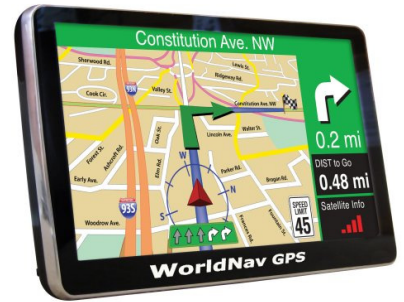

www.teletype.com/update.

If you purchased a one year update policy, your upgrade has been sent automatically.

New - Most Advanced Truck GPS Model WorldNav 7400

The new WorldNav 7400 Truck GPS model is the latest and most versatile commercial trucker GPS offered by TeleType. The 7400 offers a high resolution 7" touch screen equipped with Bluetooth for hands free calling, and an FM transmitter for loud, clear voice navigation instructions. You'll see more map area in the same space, making navigation even easier. The 7400 series includes the new Version 10 software and maps pre-loaded leaving the SD slot available for viewing videos and pictures. This model also features a serial expansion port which allows special accessories to be added such as Traffic Antenna, and tire pressure monitoring. Part#74006, \$349. [Details](#)

Know Before You Go!

WorldNav 7400 Truck GPS Bluetooth and FM plus optional traffic and tire pressure monitoring.

Bundle Offers High Res 7" GPS Plus Rearview Camera

7300 Plus Rearview Camera

Enjoy using a top of the line 7 inch high resolution Trucker GPS with the benefit and convenience of a rearview camera. This new bundle takes the hassle out of trying to configure your own rearview camera system. Bundled with a new high resolution infra-red camera allowing you to see a highly detailed image at night. All cables are included for your convenience. Wide angle lens helps avoid blind spots. Part #730065, \$549. [Details](#)

Extra Large Dash Mount Now Available

Dash mount designed especially for the new 7" WorldNav GPS models and also supports the 5" and 3.5" models. This flexible dash mount fits any dashboard and makes it easy to position and reach your GPS by eliminating the need to attach the GPS to the windshield. The anti-skid bottom keeps the mount securely in place. Mount your GPS legally in all states using this mount. Part #7509, \$54. [Details](#)